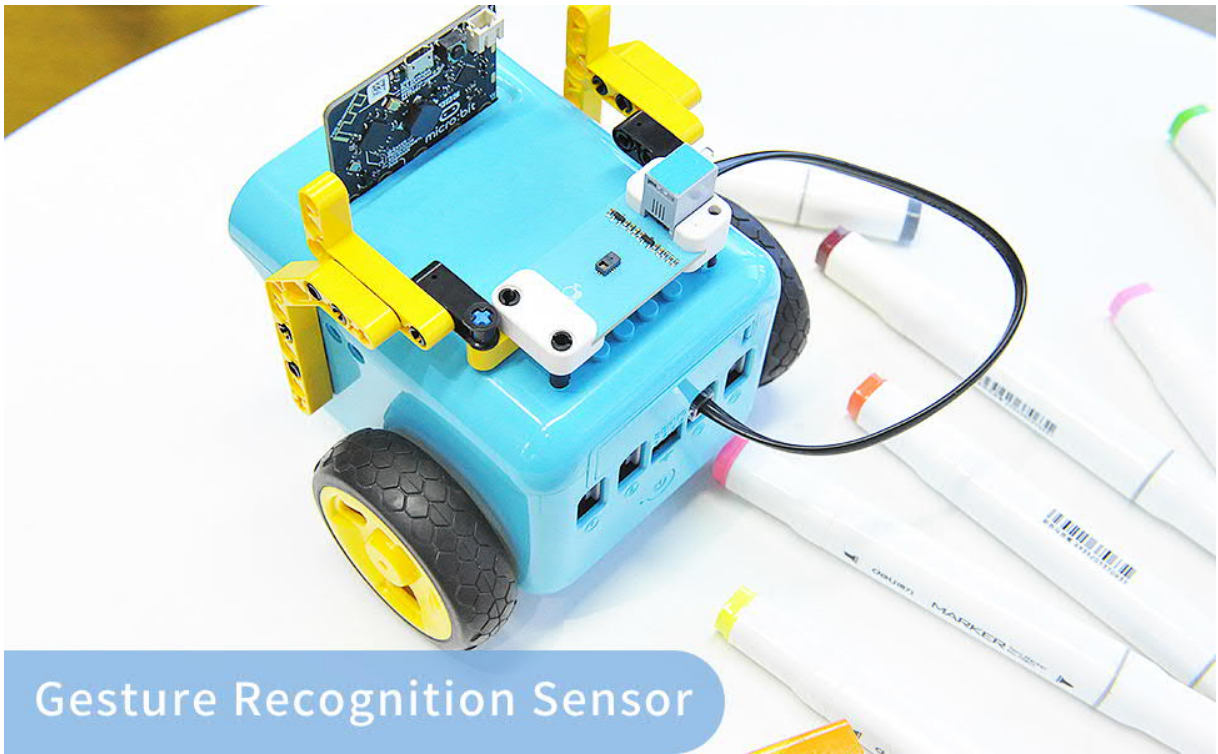

MBIT115

KIT ACCESSOIR DE PROGRAMMATION INTERACTIVE

Interactive coding accessories pack

The Planet X sensors are able to work with TPBot and Nezha expansion board

The children are able to create more interesting projects and inspire their creativity with their imagination.

Sending with sensors makes the projects more vivid and interesting !

NeoPixel Light Ring & Colour Recognition Sensor

Trimpot

Gesture Recognition Sensor

Specification

Item	Parameter
Planet X Sensors	Colour Recognition,Rainbow LED,Trimpo,Gesture Recognition
Bricks	180+ pcs
Controlment	micro:bit & Tpbob Robot Car & Nezha Expansion Board
Communication	RJ11(4P4C)
Size	190 x 141 x 55 mm
Weight	272 g