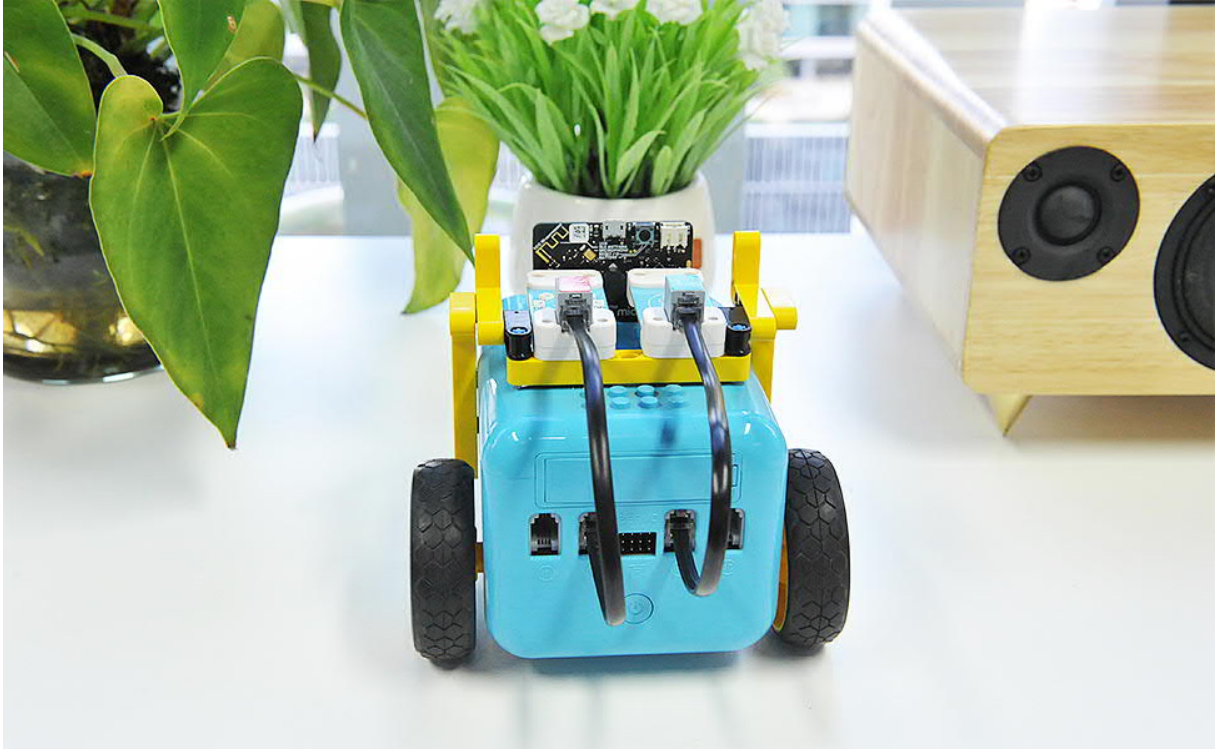

MBIT115

KIT ACCESSOIR DE PROGRAMMATION INTERACTIVE

Interactive coding accessories pack

The Planet X sensors are able to work with TPBot and Nezha expansion board

The children are able to create more interesting projects and inspire their creativity with their imagination.

Sending with sensors makes the projects more vivid and interesting !

NeoPixel Light Ring & Colour Recognition Sensor

Trimpot

Gesture Recognition Sensor

Specification

Item	Parameter
Planet X Sensors	Colour Recognition,Rainbow LED,Trimpo,Gesture Recognition
Bricks	180+ pcs
Controlment	micro:bit & Tpbob Robot Car & Nezha Expansion Board
Communication	RJ11(4P4C)
Size	190 x 141 x 55 mm
Weight	272 g